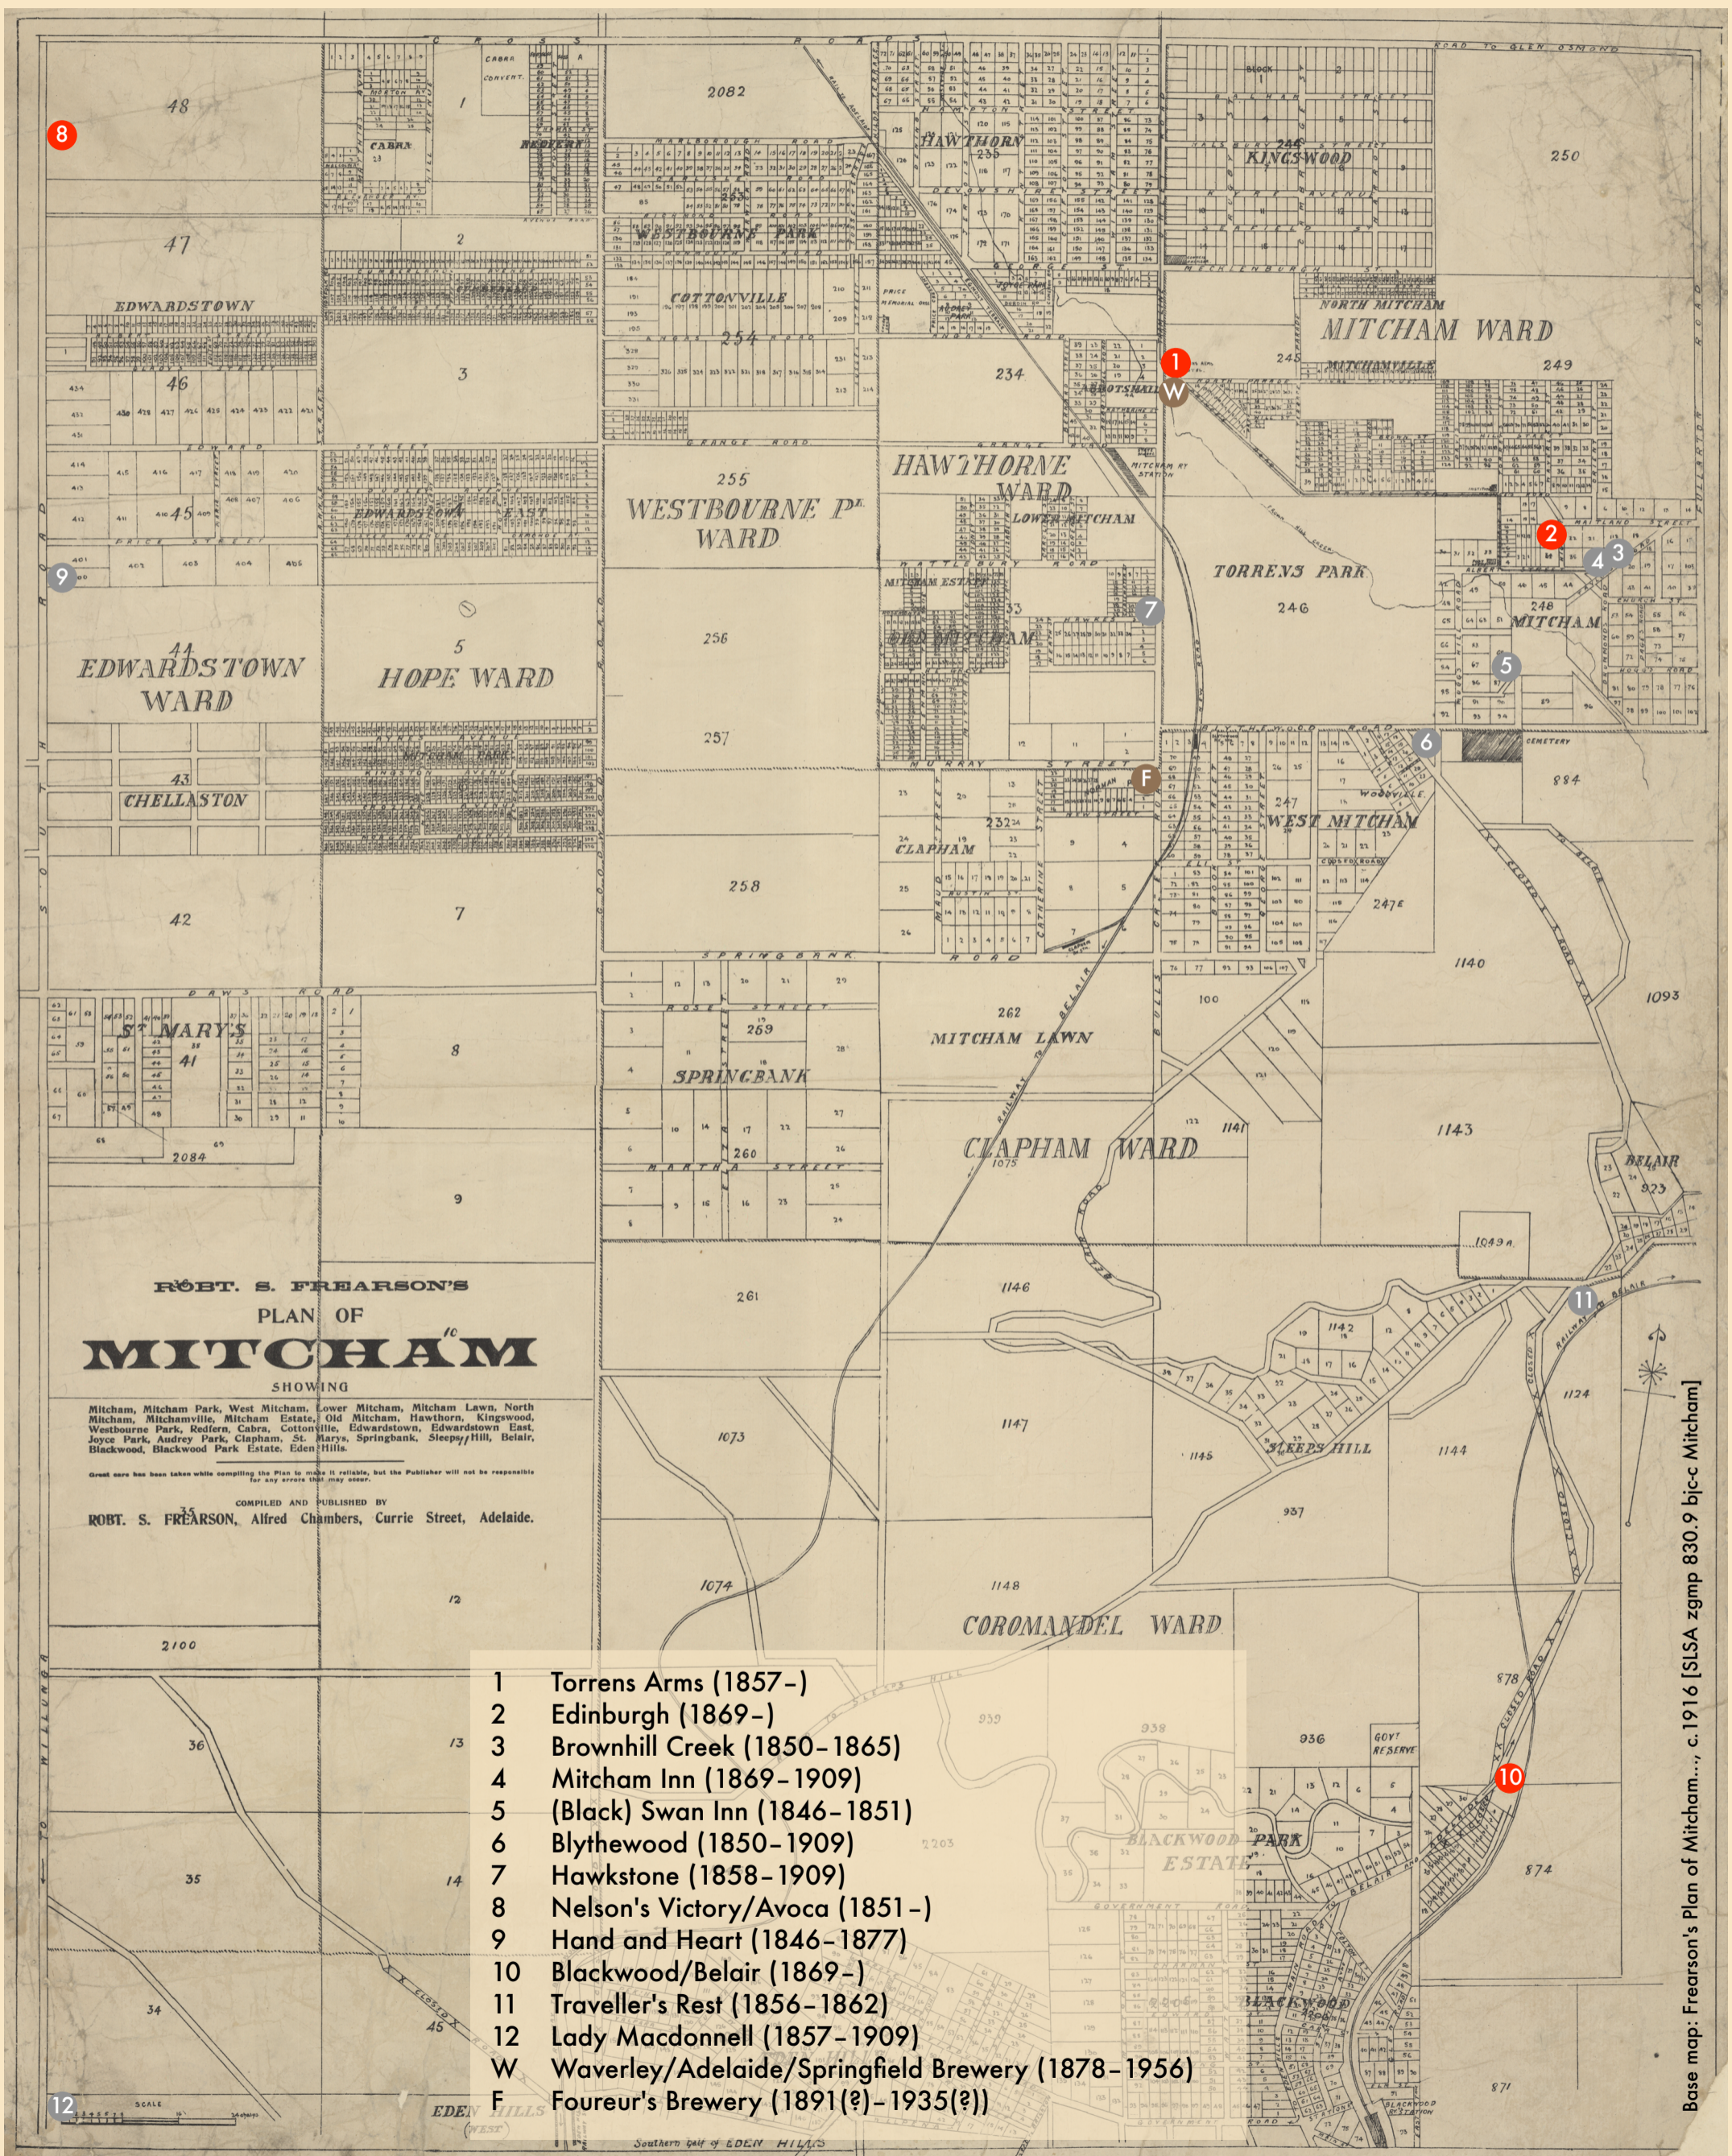

# Historic Pubs and Breweries of Greater Mitcham

Base map: Frearson's Plan of Mitcham..., c. 1916 [SLSA zgmp 830.9 bjc-c Mitcham]